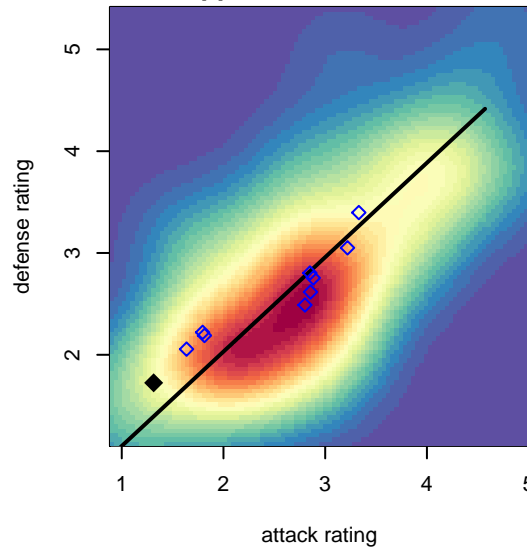

**attack and defense rating
relative to others at age
and all opponents in last 13 months**