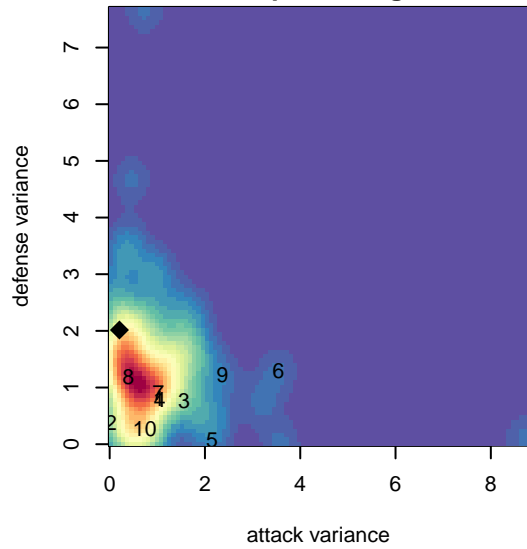

Seattle United S Blue G00

Seattle United Regional
Seattle, WA
G00 total strength=1238
attack=3.72 defense=5.61
fall league = NPSL Div 1 (99) U19

alt names used:

Venues played:
2017 Eastside FC Cup GU18-19
2017 Xtreme Cup GU18-19
2017 NPSL Division 1 (99) U19

Seattle United S Blue G00
Dots are actual minus expected GF (blue circles) and GA (red triangles).
Blue line is smoothed change in attack strength. Red is smoothed change in defense strength.

**attack and defense variance (black dot)
relative to other teams
and top 10 in region**