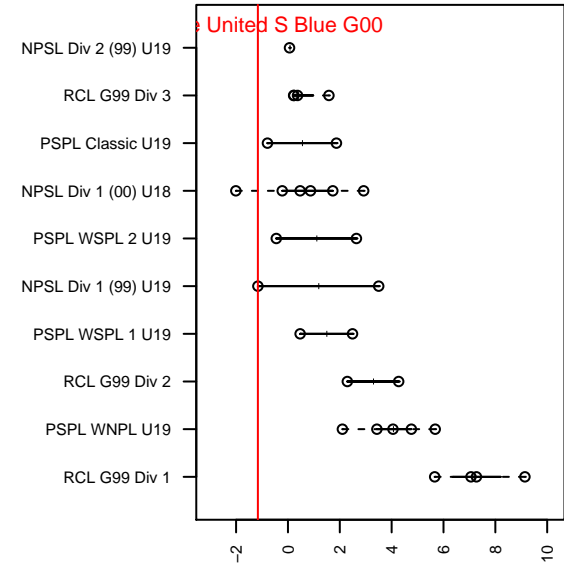

Seattle United S Blue G00

Seattle United Regional
Seattle, WA
G00 total strength=1238
attack=3.72 defense=5.61
fall league = NPSL Div 1 (99) U19

alt names used:

Venues played:
2017 Eastside FC Cup GU18-19
2017 Xtreme Cup GU18-19
2017 NPSL Division 1 (99) U19

Seattle United S Blue G00
Dots are actual minus expected GF (blue circles) and GA (red triangles).
Blue line is smoothed change in attack strength. Red is smoothed change in defense strength.

**attack and defense variance (black dot)
relative to other teams
and top 10 in region**

**attack and defense rating
relative to others at age
and all opponents in last 13 months**

Performance relative to 13 month average

Performance relative to 13 month average

date	home		away		venue	pred.home	pred.away
2018-01-27	Seattle United S Blue G00	0	Crossfire Select Habash G00	7	2017 NPSL Division 1 (99) U19	0.18	3.94
2018-01-20	Seattle United S Blue G00	0	Crossfire Select Mallalieu G99	5	2017 NPSL Division 1 (99) U19	0.12	4.80
2018-01-13	Newport FC G99	4	Seattle United S Blue G00	0	2017 NPSL Division 1 (99) U19	2.39	0.26
2018-01-06	Seattle United S Blue G00	1	Lake Hills Infinity G99	2	2017 NPSL Division 1 (99) U19	0.30	2.47
2017-12-10	NSC Galaxy G99	3	Seattle United S Blue G00	0	2017 NPSL Division 1 (99) U19	2.81	0.28
2017-08-19	NK Storm G00	0	Seattle United S Blue G00	1	2017 Xtreme Cup GU18-19	0.52	0.54
2017-08-18	Seattle United S Blue G00	1	Newport FC G99	2	2017 Xtreme Cup GU18-19	0.26	2.39
2017-08-13	WA Rush Nero G00	0	Seattle United S Blue G00	0	2017 Eastside FC Cup GU18-19	0.74	0.38
2017-08-12	Eastside FC White G01	0	Seattle United S Blue G00	0	2017 Eastside FC Cup GU18-19	2.04	0.23
2017-08-11	Seattle United S Blue G00	0	Tracyton Force G99	0	2017 Eastside FC Cup GU18-19	0.45	0.89